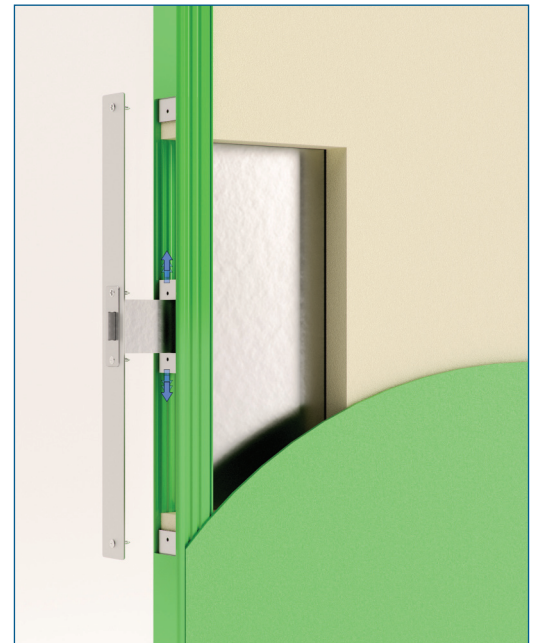

- Universal square edge stiles mean the door can be used for right or left openings
- Sandstone-Textured face sheet
- Primer coated allows you to paint it the color you wish
- Innovative latching pocket and reinforcement adapts to a cylindrical, mortise or panic device of your choice
- Adjustable latching to adapt to the pre-determined latch heights.
- Undersized door width allows use of a continuous hinge since the door will be hanging around for a while!
- Designed to fit into just about any existing frame.
- Fiberglass Reinforced Polyester face sheet combined with aluminum stiles and rails to resist the rusting and rotting doors of the past.
- Universal door closer reinforcements
- Special-Lite's foamed in place 5lb density urethane foam core
- Available for the following opening sizes:
 - 3'0" X 6'8"
 - 3'0" X 7'0"
 - 3'6" X 7'0"
- Options to field add lite kits and louvers (few structural limitations exist)
- Full 1 year replacement warranty
- **"In Stock"**....ask your Door and Hardware provider for Special-Lite's long-lasting versatile door.